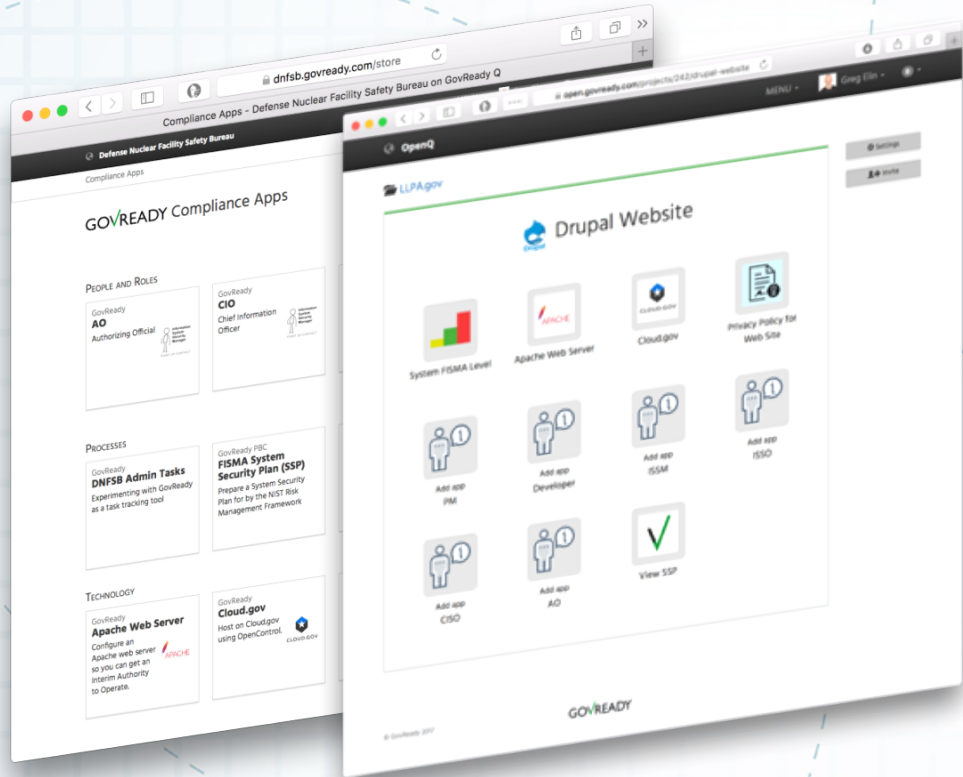

GovReady is system centric, prescriptive

Community

Vendors

Customers

Supply Chain

Self-Service